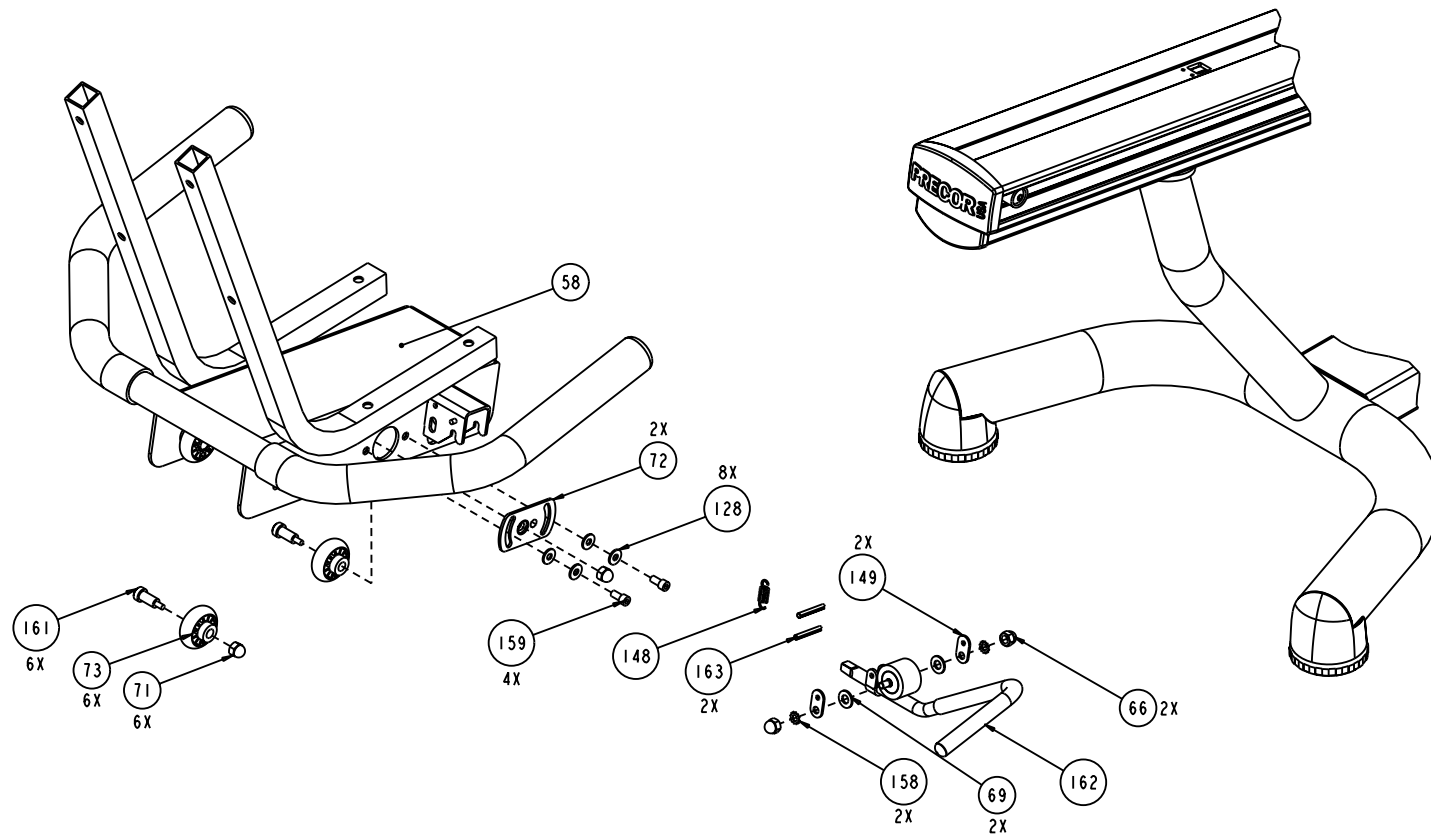

C842 RECUMBENT	P/N 45706-101	REV: M
DRAWN BY: M.HAMILTON	DATE: 02.10.06	SHEET 7 OF 8