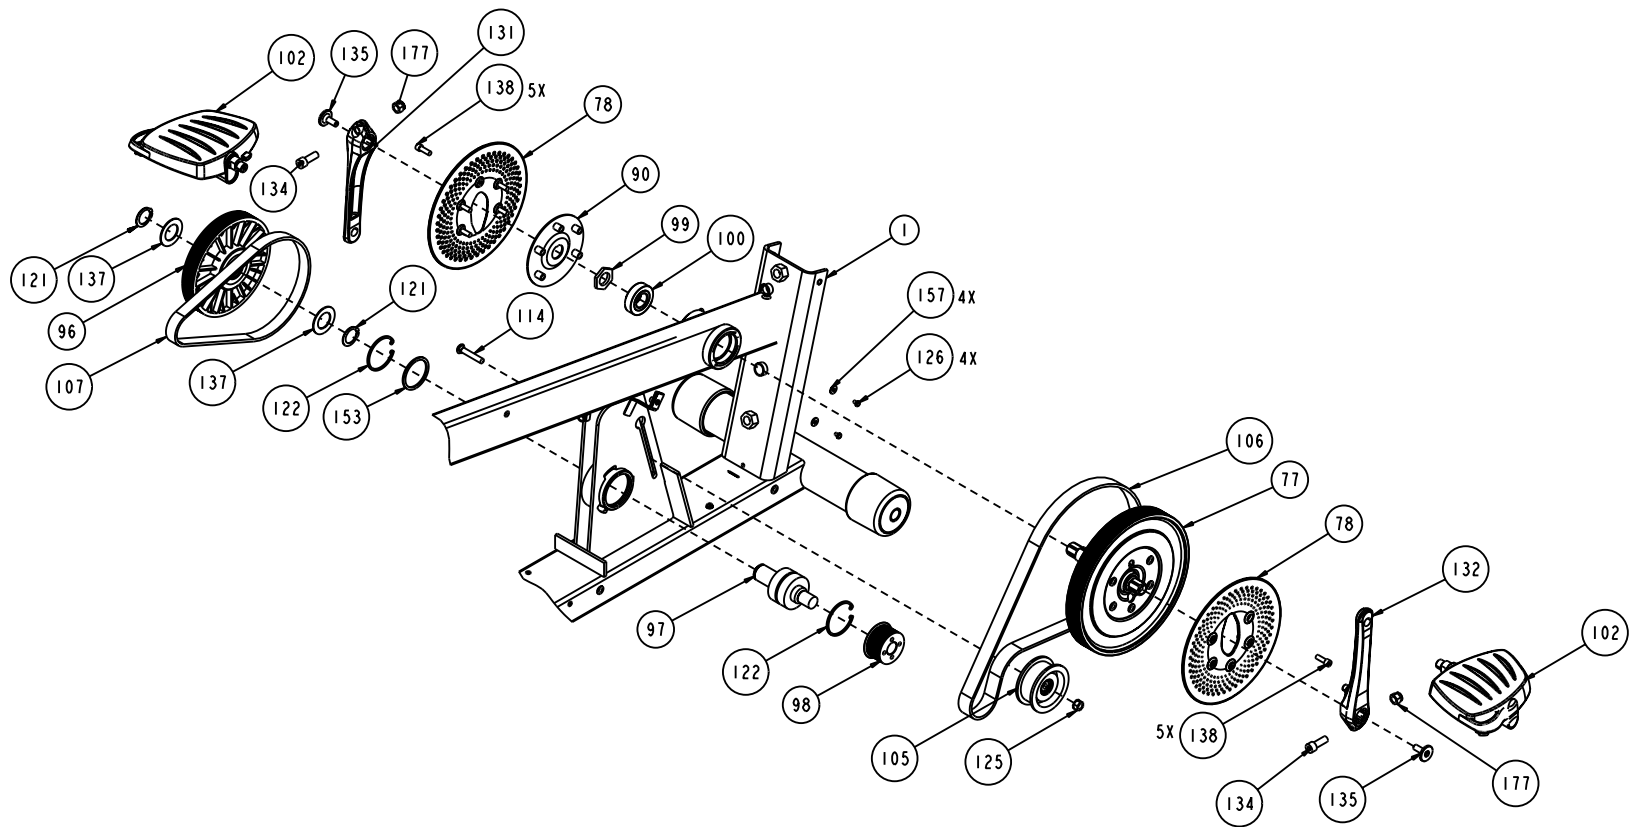

C842 RECUMBENT	P/N 45706-101	REV: M
DRAWN BY: M.HAMILTON	DATE: 02.10.06	SHEET 3 OF 8