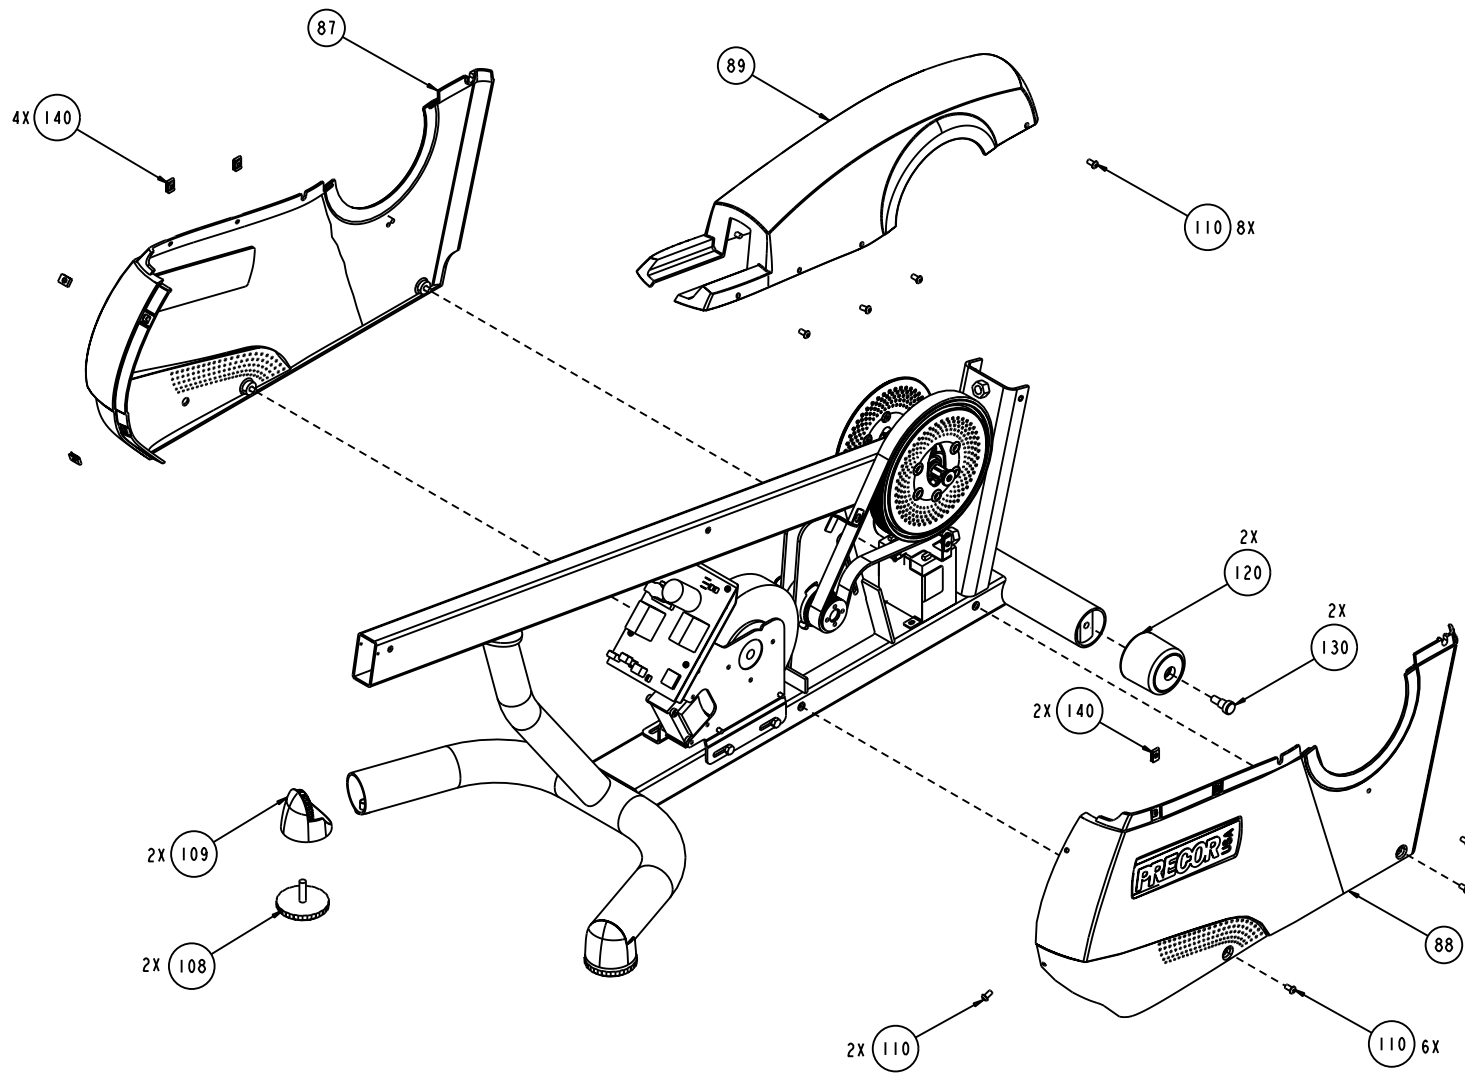

C842 RECUMBENT	P/N 45706-101	REV: M
DRAWN BY: M.HAMILTON	DATE: 02.10.06	SHEET 8 OF 8