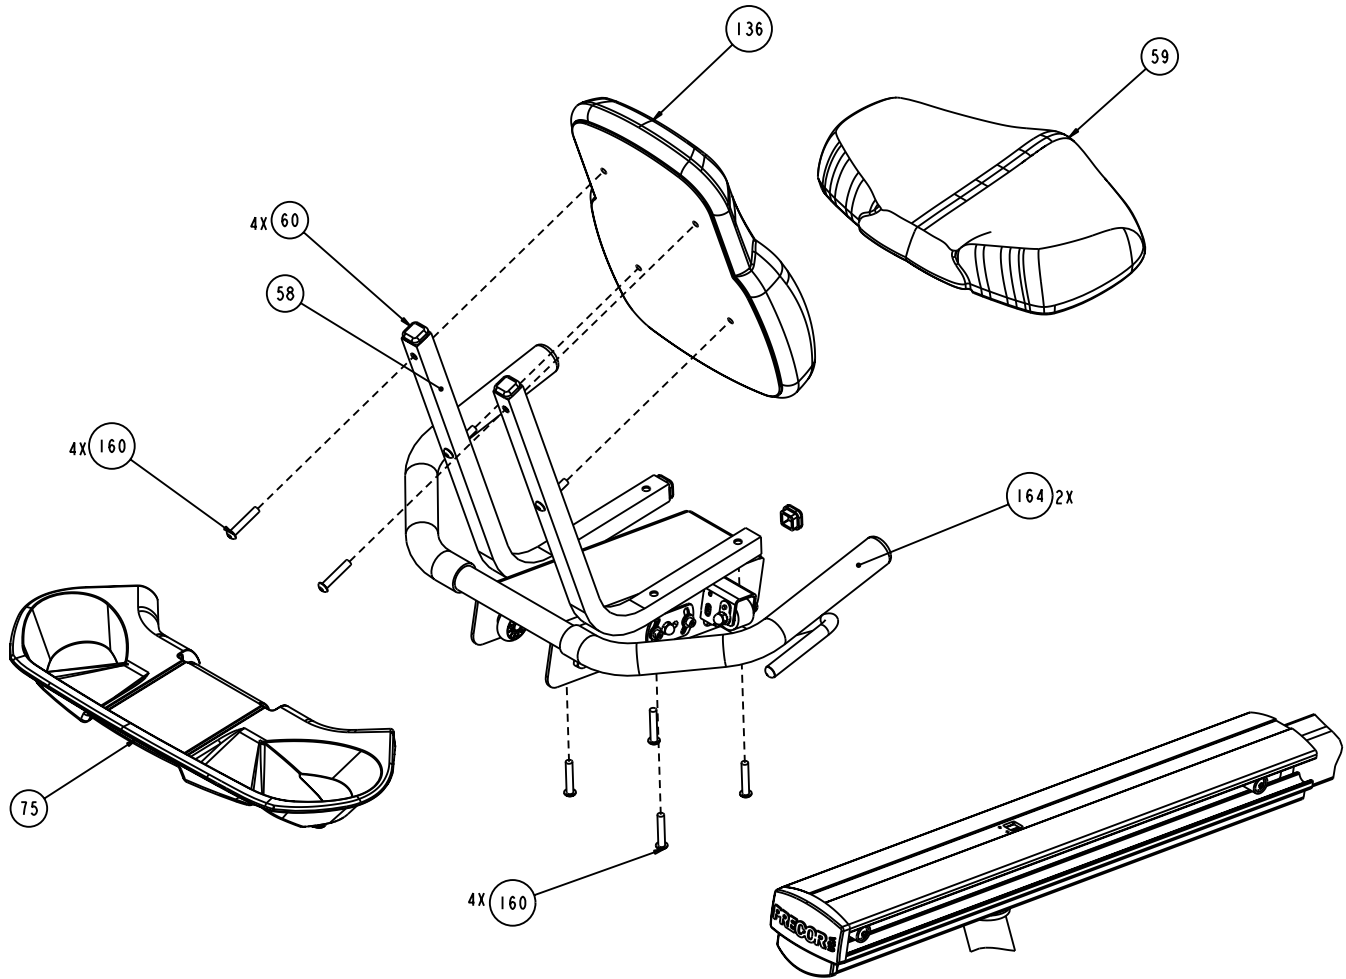

C842 RECUMBENT	P/N 45706-101	REV: M
DRAWN BY: M.HAMILTON	DATE: 02.10.06	SHEET 6 OF 8