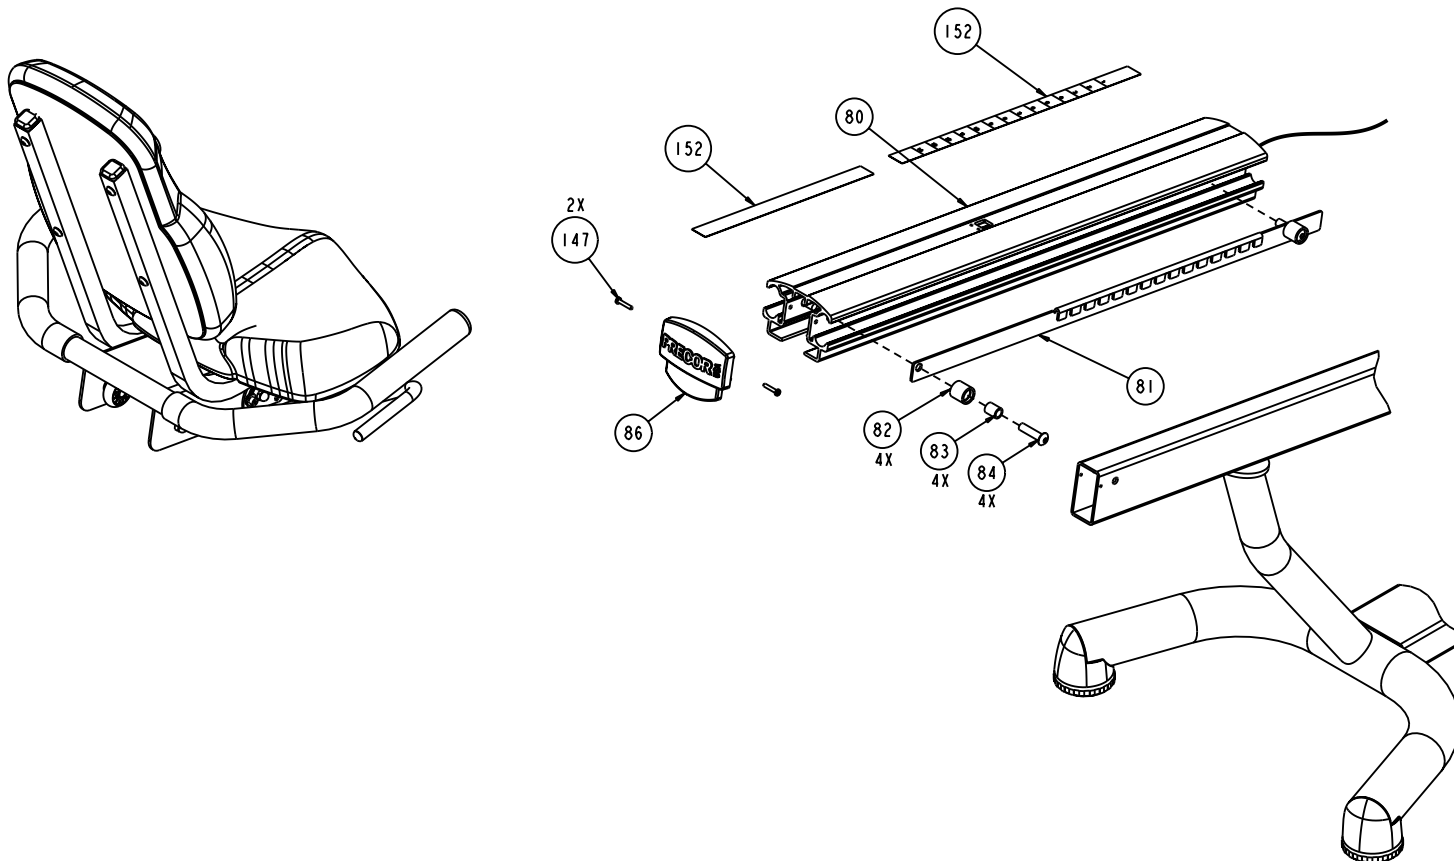

C842 RECUMBENT	P/N 45706-101	REV: M
DRAWN BY: M.HAMILTON	DATE: 02.10.06	SHEET 5 OF 8