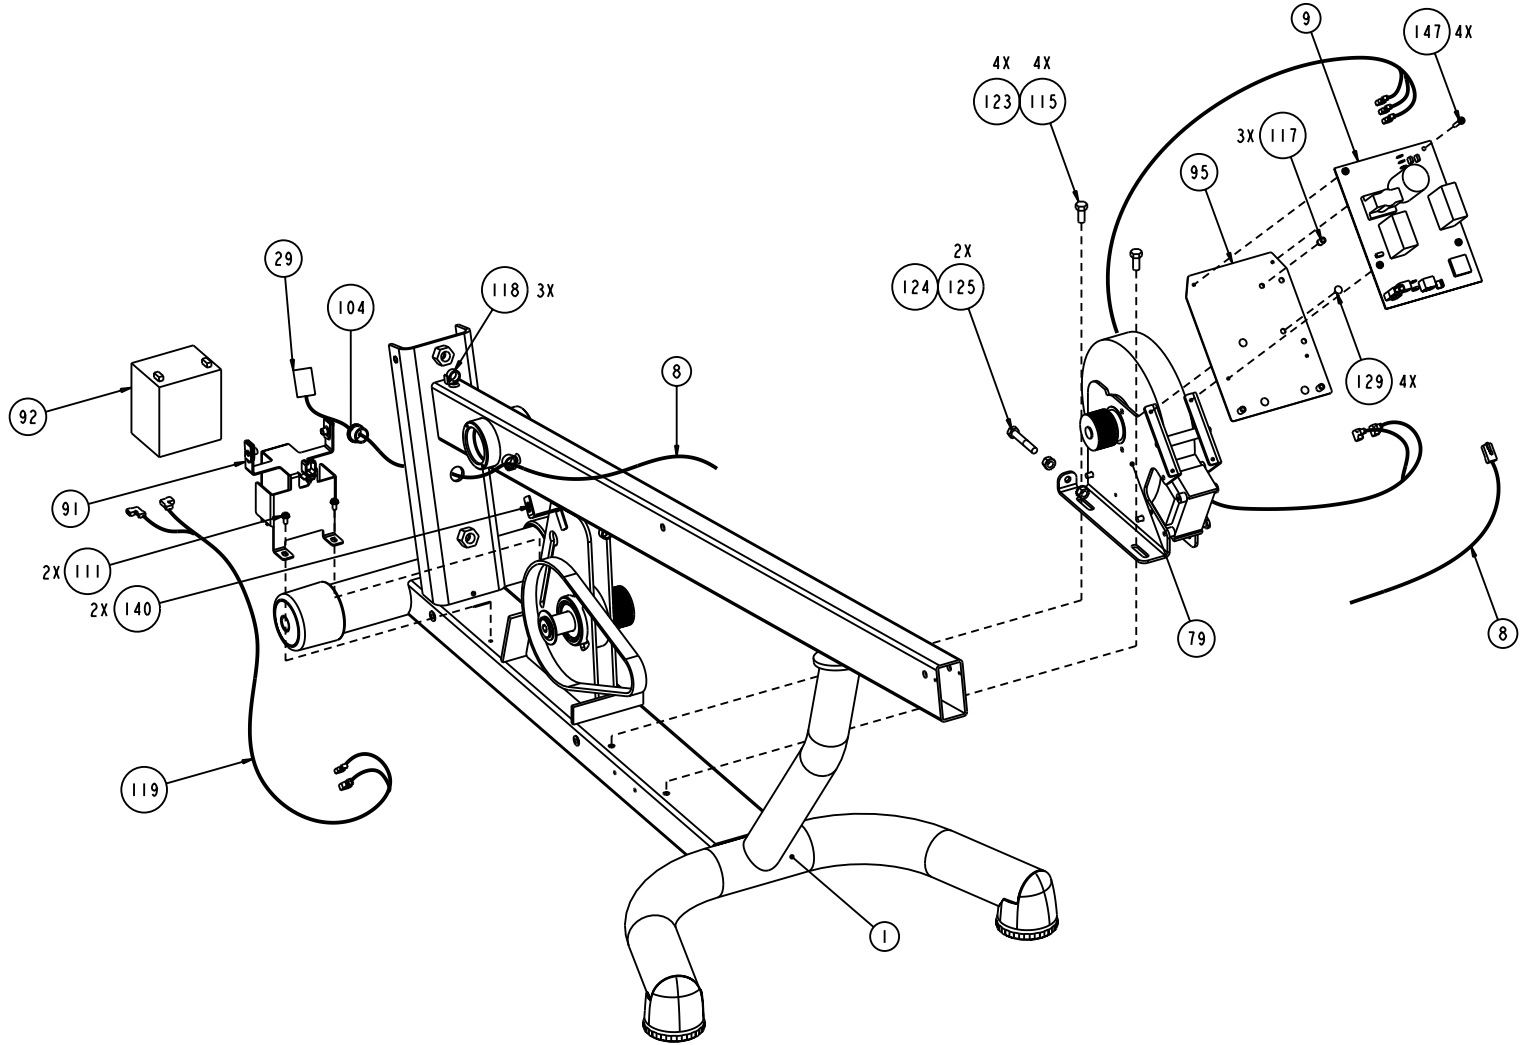

• OPTION KIT: OPCBIOXC-J101

C842 RECUMBENT	P/N 45706-101	REV: M
DRAWN BY: M.HAMILTON	DATE: 02.10.06	SHEET 4 OF 8