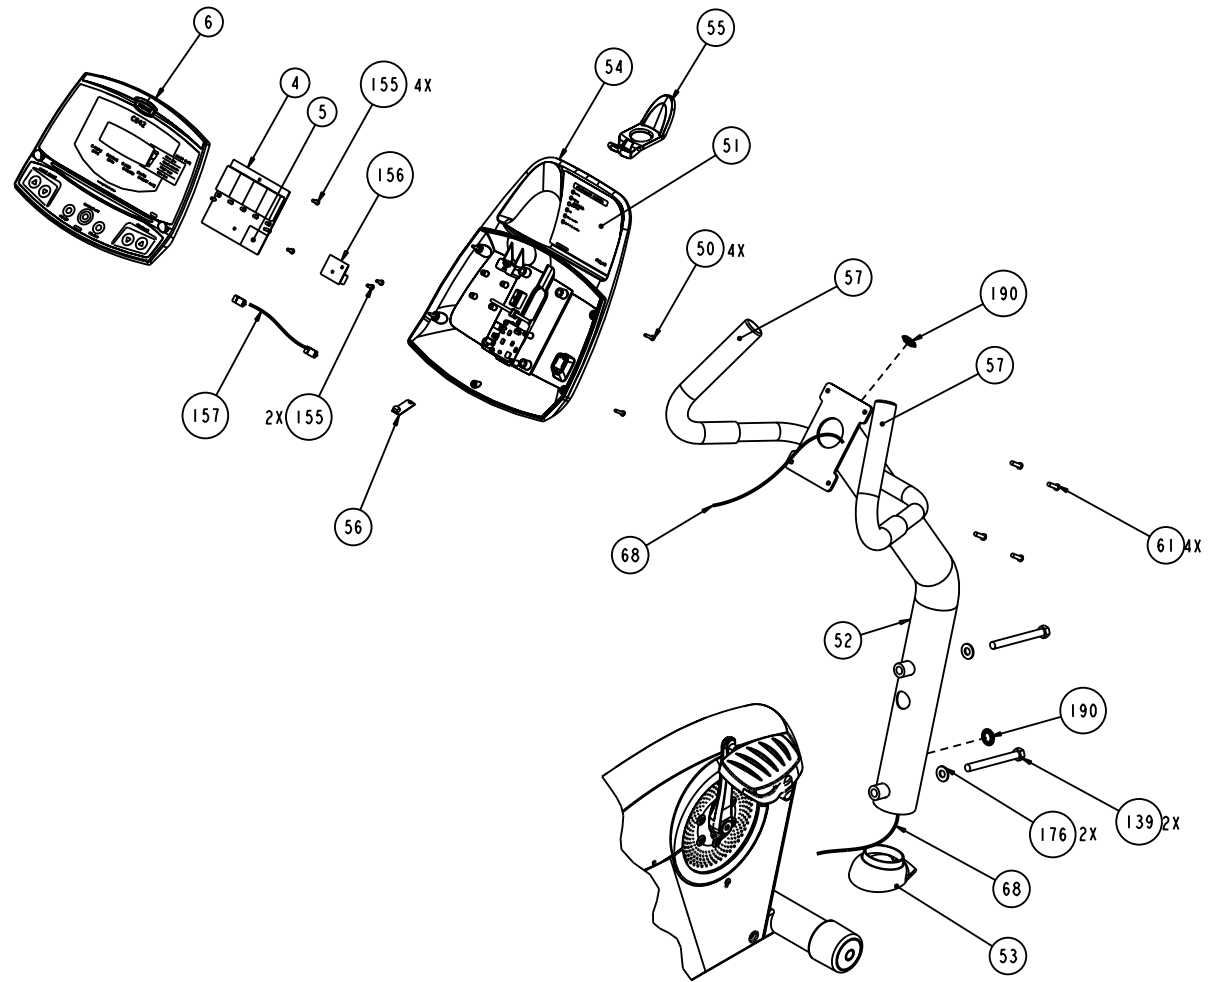

C842 RECUMBENT	P/N 45706-101	REV: M
DRAWN BY: M.HAMILTON	DATE: 02.10.06	SHEET 2 OF 8